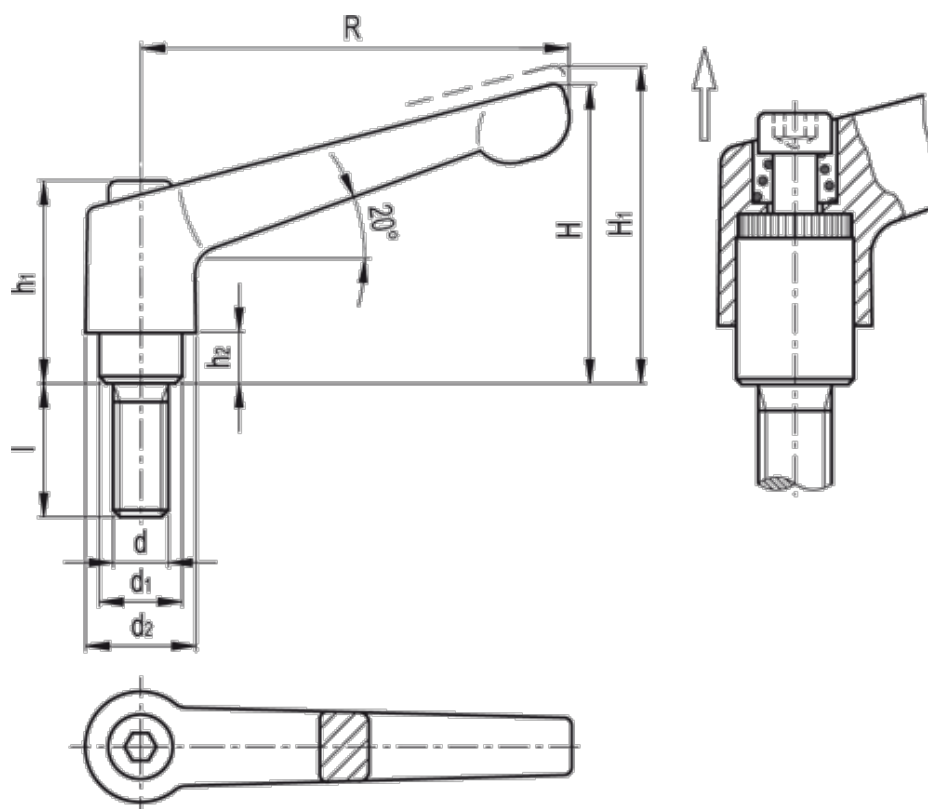

# Data Sheet

Article number: 2048895411

Description: E+G Adjustable handle  
GN 300.5-45-M5-32, st. steel

## Measures

d = M5	R = 45
d1 = 10.0	Weight (g) = 44
d2 = 13.0	
H = 35	
h1 = 24.5	
H1 = 38.5	
h2 = 4.0	
l = 32	